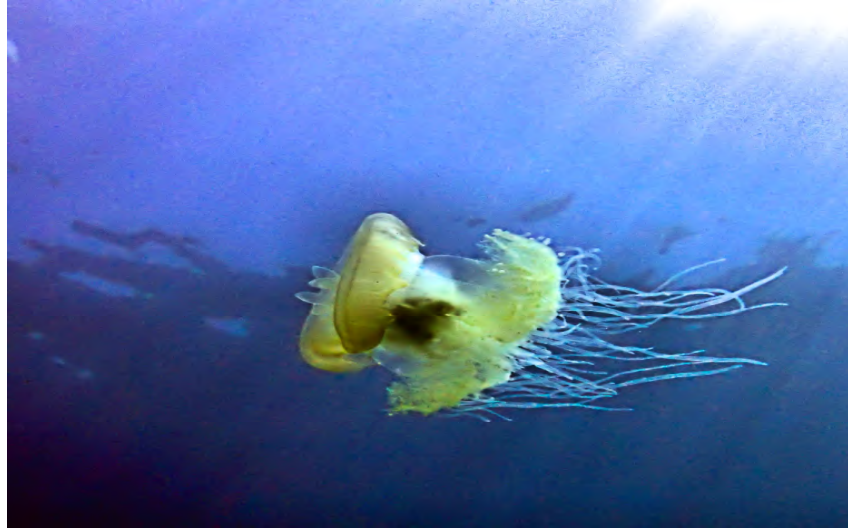

SCUBA LUV DIVE REPORT
“CRITTER OF THE WEEK”
(808) 870-2738
“ CROWNED JELLYFISH”

These jellyfish have prominent arms and no tentacles. They have no central mouth, ingesting food through mouths situated along the oral arms. The Crowned Jellyfish is easy to recognize as this animal has a flat or concave upper side crowned with a small central dome bearing conical projections. Many slender filaments hang from the branched arms. They are pelagic but they do occasionally drift towards shore. Typical specimens are about 6” across and their sting is known to be very mild.....

DATE OF REPORT: JUNE 2, 2014
WATER TEMP.: 79 DEPTH: 51’
PHOTO BY : STEVE MADARAS

FOR COMPLETE SERIES SEE:
www.scubaluvmaui.com